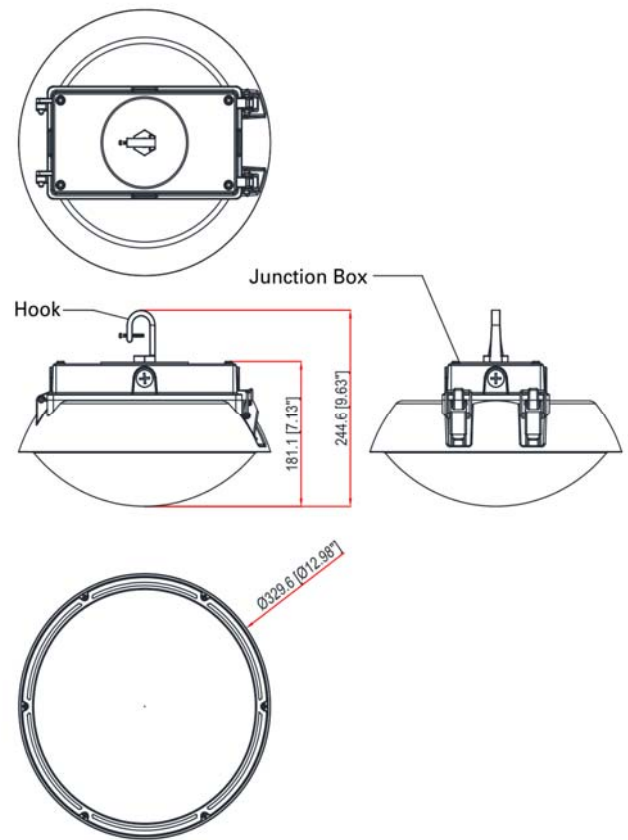

MOON-H (Hook)

Ordering Guide:

MOON-H 60W	WH	100-277V	SM	50K	165°	
Wattage: 40W 60W 80W 100W	Color: BL: Black WH: White	Voltage: 100-277V 347V	Mounting: SM: Surface Mount HK: Hook Mount* PM 1/2: 1/2" NPT Pendant PM 3/4: 3/4" NPT Pendant with adapter*	CCT: 30K 40K 50K 57K 65K	Beam Angle: 165°	Accessories*: MS: Motion Sensor (Integral) EM: Emergency Battery Backup (Integral) DM: Dimming (1-10V)

*Additional Costs Apply