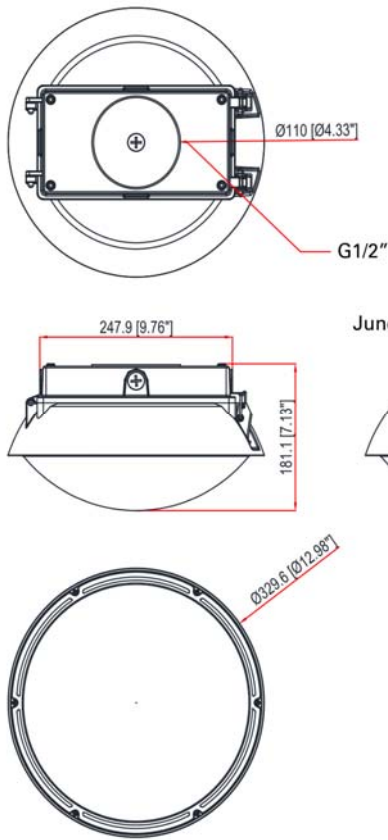

Dimensions:

MOON-H (Surface / Pendant)