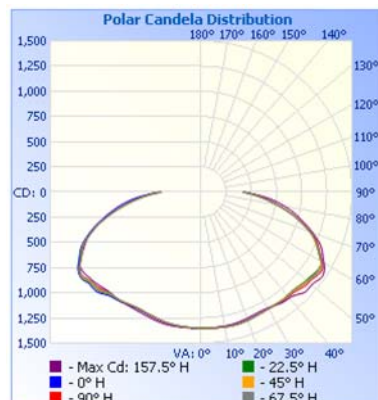

### Specifications:

Fixture Model	Total Lumens (50K)	Efficacy (lm/w)	Dimensions (inches)	Weight (lbs)	Beam Angle
MOON-H 40W	5,109.0 lm	127.7 lm/W	Φ 12.98" x 7.13" (without hook)	5.28	165°
MOON-H 60W	7,289.8 lm	121.5 lm/W			
MOON-H 80W	9,471.0 lm	118.4 lm/W	Φ 12.98" x 9.63" (with hook)		
MOON-H 100W	12,080.7 lm	120.8 lm/W			

### Photometrics:

MOON-H-60W / 50K / 165°

Distance (ft)	Illuminance at a Distance	
	Center Beam fc	Beam Width
8.3ft	19.6 fc	115.2 ft 65.7 ft
16.7ft	4.84 fc	231.8 ft 132.2 ft
25.0ft	2.16 fc	346.9 ft 197.9 ft
33.3ft	1.22 fc	462.1 ft 263.6 ft
41.7ft	0.78 fc	578.7 ft 330.0 ft
50.0ft	0.54 fc	693.9 ft 395.7 ft