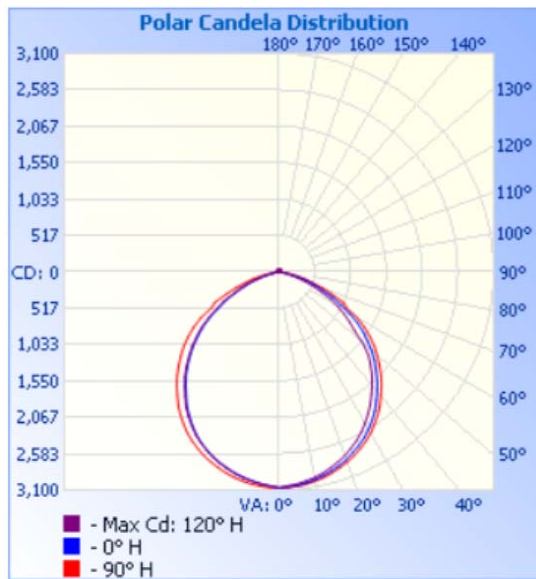

Technical Data:

Certifications	UL
CRI	> 70
IP Rating	IP68
CCT	2700K ~ 5700K
Input Voltage	100-277V

Specifications:

Fixture Model	Total Lumens (5000K)	Efficacy (lm/w)	Dimensions (LxWxH)	Weight (lbs)	Beam Angle
ZEUS-30W	3,128.2 lm	104 lm/W	7.87" x 7.87" x 10.62"	8.81	120°x120° (no reflector) 90°x90° (white reflector) 35°x35° (silver reflector)
ZEUS-100W	11,686.3 lm	116 lm/W	11.81" x 11.81" x 6.88"	17.63	
ZEUS-180W	21,279.6 lm	118 lm/W	15.74" x 15.74" x 7.28"	25.35	

Dimensions:

Photometrics:

ZEUS-80W

Illuminance at a Distance			
	Center Beam fc	Beam Width	
9.7ft	32.6 fc	25.4 ft	29.0 ft
19.3ft	8.23 fc	50.6 ft	57.7 ft
29.0ft	3.65 fc	76.0 ft	86.6 ft
38.7ft	2.05 fc	101.4 ft	115.6 ft
48.3ft	1.31 fc	126.6 ft	144.3 ft
58.0ft	0.91 fc	152.0 ft	173.3 ft

■ Vert. Spread: 105.3°
■ Horiz. Spread: 112.4°

Ordering Guide:

ZEUS-30W	100-277V	GR	U	57K	120° x 120°
Wattage: 30W 100W 180W	Voltage: 100-277V	Color: GR: Grey YL: Yellow	Mount: UB: Yoke / U-Bracket CM: Ceiling Mount WM: Wall Mount PM: Pendant Mount	CCT: 27K 40K 57K	Beam Angle: 120° x 120° 90°x90° 35°x35°