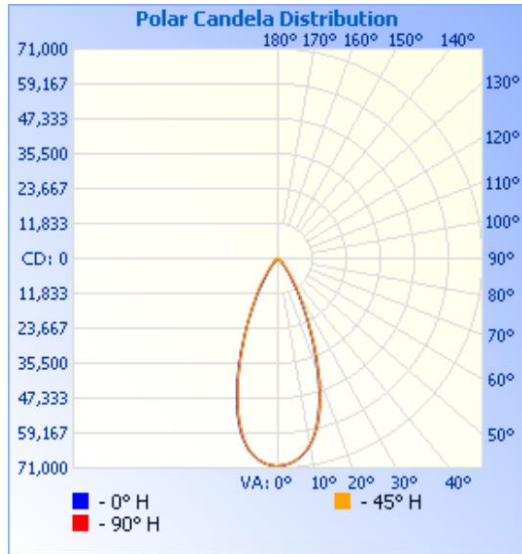

### Technical Data:

<b>Certifications</b>	<b>UL</b>
<b>CRI</b>	<b>≥ 70</b>
<b>IP Rating</b>	<b>IP65</b>
<b>CCT</b>	<b>3000K ~ 6000K</b>
<b>Input Voltage</b>	<b>100-277V</b>

### Specifications:

Fixture Model	Total Lumens (5000K)	Efficacy (lm/w)	Dimensions (inches)	Weight (lbs)	Beam Angle
CAPELLA-50W	4,401 lm	> 88	8 x 8 x 7	8.4	120°/85°x135°
CAPELLA-90W	7,610 lm	> 83	16 x 16 x 7	14.6	120°
CAPELLA-120W	9,934 lm	> 82	16 x 16 x 7	16.31	120°
CAPELLA-150W	14,432 lm	> 96	16 x 16 x 7	18.7	120°/45°/85°x135°
CAPELLA-200W	19,243 lm	> 95	16 x 16 x 7	24.25	120°/30°/45°/85°x135°
CAPELLA-300W	28,864 lm	> 95	22 x 15 x 7	38.8	30°/45°/85°x135°
CAPELLA-450W	43,296 lm	> 94	22 x 22 x 7	49.9	30°/45°/85°x135°

## Photometrics:

### CAPELLA-450W-45deg

	Center Beam fc	Beam Width	
9.7ft	746 fc	7.7 ft	7.8 ft
19.3ft	189 fc	15.4 ft	15.4 ft
29.0ft	83.5 fc	23.1 ft	23.2 ft
38.7ft	46.9 fc	30.8 ft	30.9 ft
48.3ft	30.1 fc	38.5 ft	38.6 ft
58.0ft	20.9 fc	46.2 ft	46.4 ft