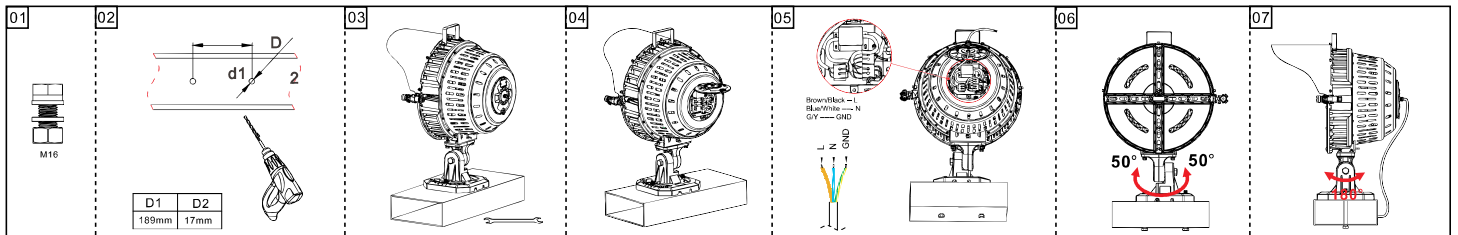

TRON-B Installation

Model Options

YOKE
Mount

ROTATING
BRACKET

SLIPFITTER
Mount

Installation and use

Yoke Mount

Rotatable Bracket