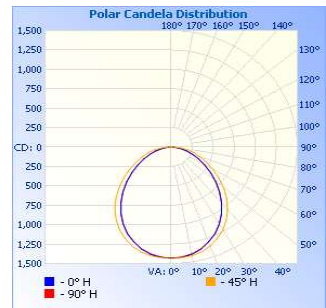

# Photometrics

**AURA-10W**

**Illuminance at a Distance**

Center Beam fc	Beam Width
9.7ft	3.37 fc 22.8 ft 22.6 ft
19.3ft	0.85 fc 45.3 ft 45.0 ft
29.0ft	0.38 fc 68.1 ft 67.6 ft
38.7ft	0.21 fc 90.9 ft 90.2 ft
48.3ft	0.14 fc 113.4 ft 112.6 ft
58.0ft	0.09 fc 136.2 ft 135.2 ft

Vert. Spread: 99.2°  
Horiz. Spread: 98.7°

**AURA-20W**

**Illuminance at a Distance**

Center Beam fc	Beam Width
9.7ft	6.82 fc 22.4 ft 22.2 ft
19.3ft	1.72 fc 44.5 ft 44.2 ft
29.0ft	0.76 fc 66.9 ft 66.4 ft
38.7ft	0.43 fc 89.3 ft 88.6 ft
48.3ft	0.27 fc 111.4 ft 110.6 ft
58.0ft	0.19 fc 133.8 ft 132.8 ft

Vert. Spread: 98.2°  
Horiz. Spread: 97.7°

**AURA-30W**

**Illuminance at a Distance**

Center Beam fc	Beam Width
9.7ft	9.74 fc 22.4 ft 22.7 ft
19.3ft	2.46 fc 44.7 ft 45.1 ft
29.0ft	1.09 fc 67.1 ft 67.8 ft
38.7ft	0.61 fc 89.5 ft 90.5 ft
48.3ft	0.39 fc 111.8 ft 112.9 ft
58.0ft	0.27 fc 134.2 ft 135.6 ft

Vert. Spread: 98.3°  
Horiz. Spread: 98.9°

**AURA-50W**

**Illuminance at a Distance**

Center Beam fc	Beam Width
9.7ft	15.2 fc 22.5 ft 22.5 ft
19.3ft	3.83 fc 44.9 ft 44.8 ft
29.0ft	1.70 fc 67.4 ft 67.3 ft
38.7ft	0.95 fc 89.9 ft 89.8 ft
48.3ft	0.61 fc 112.2 ft 112.1 ft
58.0ft	0.42 fc 134.8 ft 134.6 ft