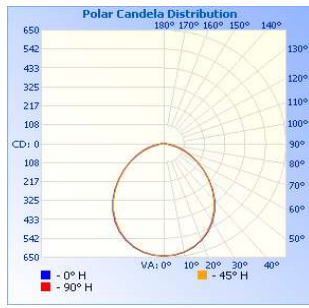

### Specifications:

Fixture Model	Total Lumens (T5)	LED Quantity	Dimensions (inches)	Weight (lbs)	Certs
AURA-20W	2,565.1 lm	10 pcs	15.2 x 14.4 x 3.6	14.3	UL
AURA-30W	3,788.2 lm	15 pcs	20 x 14.4 x 3.6	17.6	
AURA-50W	6,123.5 lm	25 pcs	20 x 14.4 x 3.6	17.6	

# Photometrics

**AURA-10W**

**Illuminance at a Distance**

Center Beam fc	Beam Width
9.7ft	3.37 fc 22.8 ft 22.6 ft
19.3ft	0.85 fc 45.3 ft 45.0 ft
29.0ft	0.38 fc 68.1 ft 67.6 ft
38.7ft	0.21 fc 90.9 ft 90.2 ft
48.3ft	0.14 fc 113.4 ft 112.6 ft
58.0ft	0.09 fc 136.2 ft 135.2 ft

Vert. Spread: 99.2°  
Horiz. Spread: 98.7°

**AURA-20W**

**Illuminance at a Distance**

Center Beam fc	Beam Width
9.7ft	6.82 fc 22.4 ft 22.2 ft
19.3ft	1.72 fc 44.5 ft 44.2 ft
29.0ft	0.76 fc 66.9 ft 66.4 ft
38.7ft	0.43 fc 89.3 ft 88.6 ft
48.3ft	0.27 fc 111.4 ft 110.6 ft
58.0ft	0.19 fc 133.8 ft 132.8 ft

Vert. Spread: 98.2°  
Horiz. Spread: 97.7°

**AURA-30W**

**Illuminance at a Distance**

Center Beam fc	Beam Width
9.7ft	9.74 fc 22.4 ft 22.7 ft
19.3ft	2.46 fc 44.7 ft 45.1 ft
29.0ft	1.09 fc 67.1 ft 67.8 ft
38.7ft	0.61 fc 89.5 ft 90.5 ft
48.3ft	0.39 fc 111.8 ft 112.9 ft
58.0ft	0.27 fc 134.2 ft 135.6 ft