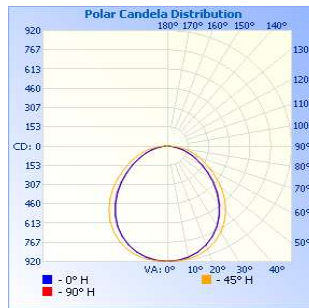

### Specifications:

Fixture Model	Total Lumens (T5)	LED Quantity	Dimensions (inches)	Weight (lbs)	Certs
AURA-20W	2,565.1 lm	10 pcs	15.2 x 14.4 x 3.6	14.3	UL
AURA-30W	3,788.2 lm	15 pcs	20 x 14.4 x 3.6	17.6	
AURA-50W	6,123.5 lm	25 pcs	20 x 14.4 x 3.6	17.6	

# Photometrics

**AURA-10W**

**Illuminance at a Distance**

Center Beam fc	Beam Width
9.7ft	3.37 fc 22.8 ft 22.6 ft
19.3ft	0.85 fc 45.3 ft 45.0 ft
29.0ft	0.38 fc 68.1 ft 67.6 ft
38.7ft	0.21 fc 90.9 ft 90.2 ft
48.3ft	0.14 fc 113.4 ft 112.6 ft
58.0ft	0.09 fc 136.2 ft 135.2 ft

Vert. Spread: 99.2°  
Horiz. Spread: 98.7°

**AURA-20W**

**Illuminance at a Distance**

Center Beam fc	Beam Width
9.7ft	6.82 fc 22.4 ft 22.2 ft
19.3ft	1.72 fc 44.5 ft 44.2 ft
29.0ft	0.76 fc 66.9 ft 66.4 ft
38.7ft	0.43 fc 89.3 ft 88.6 ft
48.3ft	0.27 fc 111.4 ft 110.6 ft
58.0ft	0.19 fc 133.8 ft 132.8 ft

Vert. Spread: 98.2°  
Horiz. Spread: 97.7°

**AURA-30W**

**Illuminance at a Distance**

Center Beam fc	Beam Width
9.7ft	9.74 fc 22.4 ft 22.7 ft
19.3ft	2.46 fc 44.7 ft 45.1 ft
29.0ft	1.09 fc 67.1 ft 67.8 ft
38.7ft	0.61 fc 89.5 ft 90.5 ft
48.3ft	0.39 fc 111.8 ft 112.9 ft
58.0ft	0.27 fc 134.2 ft 135.6 ft