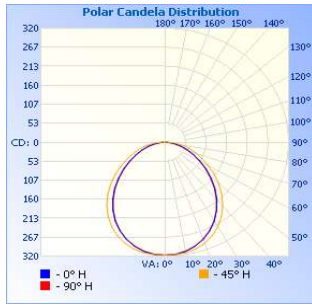

### Technical Data:

<b>Certifications</b>	<b>UL</b>
<b>CRI</b>	<b>≥ 75</b>
<b>IP Rating</b>	<b>IP65</b>
<b>CCT</b>	<b>3000K ~ 5000K</b>
<b>Input Voltage</b>	<b>120-277V</b>

### Specifications:

Fixture Model	Total Lumens (T5)	LED Quantity	Dimensions (inches)	Weight (lbs)	Certs
AURA-20W	2,565.1 lm	10 pcs	15.2 x 14.4 x 3.6	14.3	UL
AURA-30W	3,788.2 lm	15 pcs	20 x 14.4 x 3.6	17.6	
AURA-50W	6,123.5 lm	25 pcs	20 x 14.4 x 3.6	17.6	

# Photometrics

**AURA-10W**

**Illuminance at a Distance**

Center Beam fc	Beam Width
9.7ft	3.37 fc 22.8 ft 22.6 ft
19.3ft	0.85 fc 45.3 ft 45.0 ft
29.0ft	0.38 fc 68.1 ft 67.6 ft
38.7ft	0.21 fc 90.9 ft 90.2 ft
48.3ft	0.14 fc 113.4 ft 112.6 ft
58.0ft	0.09 fc 136.2 ft 135.2 ft

Vert. Spread: 99.2°  
Horiz. Spread: 98.7°

**AURA-20W**

**Illuminance at a Distance**

Center Beam fc	Beam Width
9.7ft	6.82 fc 22.4 ft 22.2 ft
19.3ft	1.72 fc 44.5 ft 44.2 ft
29.0ft	0.76 fc 66.9 ft 66.4 ft
38.7ft	0.43 fc 89.3 ft 88.6 ft
48.3ft	0.27 fc 111.4 ft 110.6 ft
58.0ft	0.19 fc 133.8 ft 132.8 ft