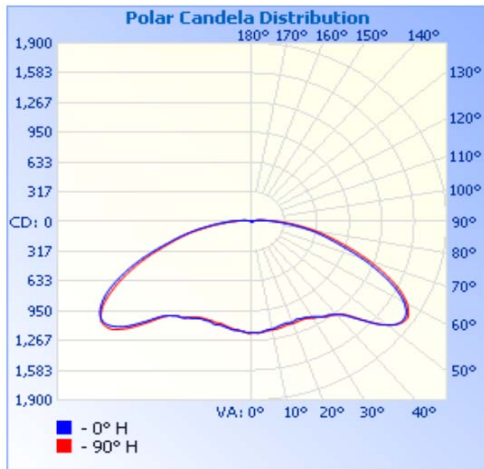

MOON-60W (40K)

	Center Beam fc	Beam Width	
1.7ft	460 fc	7.6 ft	11.5 ft
3.3ft	122 fc	14.7 ft	22.3 ft
5.0ft	53.2 fc	22.3 ft	33.8 ft
6.7ft	29.6 fc	29.8 ft	45.3 ft
8.3ft	19.3 fc	37.0 ft	56.1 ft
10.0ft	13.3 fc	44.5 ft	67.6 ft

■ Vert. Spread: 131.6°
■ Horiz. Spread: 147.0°

Ordering Guide:

MOON-40W	100-305V	WH	50K	SM	DM	160°	
Wattage: 25W 40W 60W 65W	Voltage: 100-305V 347V	Color: WH: White	CCT: 40K 50K 57K	Mounting: SM: Surface PM 3/4: 3/4" NPT Pendant	Dimmable: 1-10V Dim	Beam Angle: 160°	Optional Accessories: [MS 120-277V]: Microwave Motion Sensor [MS + R]: Microwave Motion Sensor + Remote [MS 347V]: Microwave Motion Sensor 347V