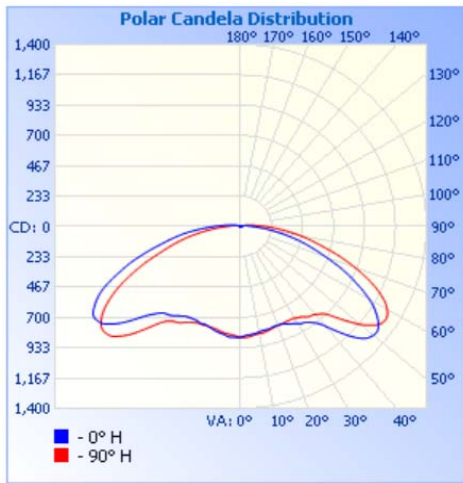

Photometrics:

MOON-40W (40K)

	Center Beam fc	Beam Width	
1.7ft	295 fc	6.4 ft	10.9 ft
3.3ft	78.3 fc	12.4 ft	21.2 ft
5.0ft	34.1 fc	18.7 ft	32.2 ft
6.7ft	19.0 fc	25.1 ft	43.1 ft
8.3ft	12.4 fc	31.1 ft	53.4 ft
10.0ft	8.52 fc	37.4 ft	64.4 ft

■ Vert. Spread: 123.8°
■ Horiz. Spread: 145.5°