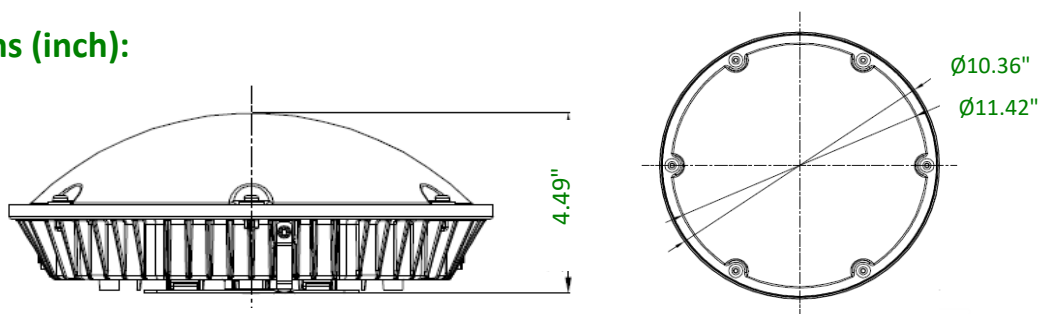

### Features:

- **Application:** LED Canopy
- **Mounting:** Surface or 3/4" Pendant
- **Warranty:** 5 Years
- **LED Source:** Nichia 757G-V1
- **Operating Temp:** -4°F ~ 122°F
- **Power Factor:** >0.9
- **Lens Material:** Polycarbonate Fresnel Lens
- **Housing Material:** Aluminum Alloy + Aluminum Heatsink

### Specifications:

Fixture Model	Total Lumens (5000K)	Efficacy (lm/w)	Dimensions (inches)	Weight (lbs)	Beam Angle
MOON-25W	3,248.2 lm	>129 lm/W	11.42" Diameter x 4.49" Height	6.65	160°
MOON-40W	5,322 lm	>133 lm/W			
MOON-60W	8,368.4 lm	>139 lm/W			
MOON-60W	10,056.3 lm	>154.7 lm/W			

### Dimensions (inch):

### MOON-40W (40K)

	Center Beam fc	Beam Width	
1.7ft	295 fc	6.4 ft	10.9 ft
3.3ft	78.3 fc	12.4 ft	21.2 ft
5.0ft	34.1 fc	18.7 ft	32.2 ft
6.7ft	19.0 fc	25.1 ft	43.1 ft
8.3ft	12.4 fc	31.1 ft	53.4 ft
10.0ft	8.52 fc	37.4 ft	64.4 ft