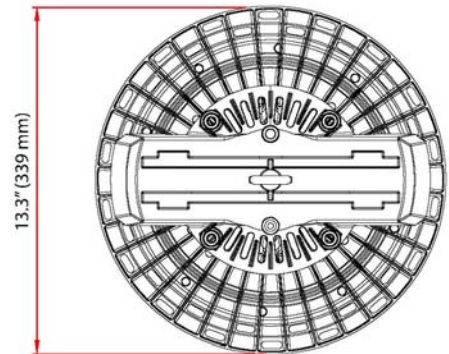

### Regular LPW (Lumens per Watt):

Fixture Model	Beam Angle	Total Lumens (5000K)	Efficacy LPW	Dimension (Diameter x Height)	Weight (lbs)
UFO-70W-G3-170LPW	90°	13,173.1 lm	188.1 lm/W	Φ 11.3" x 6.37"	5.5
	120°	13,612.5 lm	194.4 lm/W		
UFO-90W-G3-170LPW	90°	17,275.5 lm	191.9 lm/W		
	120°	17,551.1 lm	195.1 lm/W		
UFO-150W-G3-170LPW	90°	26,829.4 lm	178.8 lm/W	Φ 13.3" x 6.65"	7.7
	120°	27,853.3 lm	185.6 lm/W		
UFO-200W-G3-170LPW	90°	34,203.9 lm	171.1 lm/W	Φ 15.2" x 6.89"	9.9
	120°	35,351.3 lm	176.7 lm/W		
UFO-300W-G3-170LPW	90°	49,253.6 lm	164.1 lm/W	Φ 15.2" x 8.03"	15.2
	120°	50,905.8 lm	169.6 lm/W		

### Eco-L Option (Lower LPW)

Fixture Model	Beam Angle	Total Lumens (5000K)	Efficacy LPW	Dimension (Diameter x Height)	Weight (lbs)
UFO-70W-G3-150LPW	90°	11,625.3 lm	166.1 lm/W	Φ 11.3" x 6.37"	5.5
	120°	12,041.7 lm	172.1 lm/W		
UFO-90W-G3-150LPW	90°	15,245.8 lm	169.39 lm/W		
	120°	15,491.4 lm	172.1 lm/W		
UFO-150W-G3-150LPW	90°	23,547.0 lm	156.9 lm/W	Φ 13.3" x 6.65"	7.7
	120°	24,394.7 lm	162.6 lm/W		
UFO-200W-G3-150LPW	90°	30,185.4 lm	150.9 lm/W	Φ 15.2" x 6.89"	9.9
	120°	31,272.8 lm	156.3 lm/W		
UFO-300W-G3-150LPW	90°	44,976.3 lm	149.9 lm/W	Φ 15.2" x 8.03"	15.2
	120°	46,596.5 lm	155.3 lm/W		

**Dimensions:**

**70W & 90W**

**120W & 150W**

**200W**

**300W**