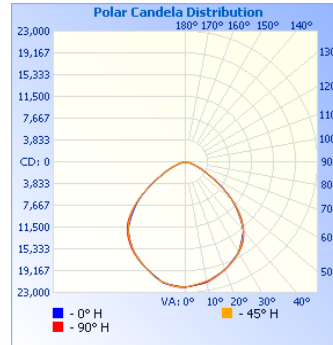

Photometrics:

UFO-70W-G3-50K-90°

Illuminance at a Distance			
	Center Beam fc	Beam Width	
9.7ft	58.7 fc	25.1 ft	25.8 ft
19.3ft	14.8 fc	49.9 ft	51.3 ft
29.0ft	6.57 fc	75.0 ft	77.1 ft
38.7ft	3.69 fc	100.1 ft	102.9 ft
48.3ft	2.37 fc	124.9 ft	128.4 ft
58.0ft	1.64 fc	150.0 ft	154.2 ft

■ Vert. Spread: 104.6°
■ Horiz. Spread: 106.1°

UFO-300W-G3-50K-90°

Illuminance at a Distance			
	Center Beam fc	Beam Width	
9.7ft	234 fc	22.7 ft	22.9 ft
19.3ft	59.2 fc	45.2 ft	45.7 ft
29.0ft	26.2 fc	67.9 ft	68.6 ft
38.7ft	14.7 fc	90.6 ft	91.6 ft
48.3ft	9.45 fc	113.1 ft	114.3 ft
58.0ft	6.55 fc	135.8 ft	137.2 ft

■ Vert. Spread: 99.0°
■ Horiz. Spread: 99.6°

Accessories:

Emergency Backup Battery

10W for 3 hours
100-280VAC
Standard: IP40
IP65 housing available (remote install)

IP65 EM Housing:

Aluminum Dome

Ordering Guide:

Model:
Standard :
UFO-70W-G3-170LPW
UFO-90W-G3-170LPW
UFO-120W-G3-170LPW
UFO-150W-G3-170LPW
UFO-200W-G3-170LPW
UFO-300W-G3-170LPW

Eco-L (Lower LPW):
UFO-70W-G3-150LPW
UFO-90W-G3-150LPW
UFO-120W-G3-150LPW
UFO-150W-G3-150LPW
UFO-200W-G3-150LPW
UFO-300W-G3-150LPW

Voltage:
90-305V
347-480V

Color:
BL: Black

CCT:
27K
30K
40K
50K
57K
65K

Mount (images on pg 1):
HR: Hanging Ring
304HK: Hanging Ring + 304 Stainless Steel Hook
WM: Wall
YM: Yoke Mount (can be used for 1/2" or 3/4" NPT Pendant)
PMC 1/2: 1/2" NPT Pendant Connector
PMC 3/4: 3/4" NPT Pendant Connector

Beam Angle:
Clear
90° CL*
120° CL
Frosted
120° FR

Optional Accessories:
DM: 1-10V Dimming
MS: Motion Sensor
WG: Wire Guard
UL: 8W Up-Light LED Strip
AL: Aluminum Dome
CR180 / CR190
IP67
EMIP40: IP40 Emergency Back up Battery
EMIP65: IP65 Remote Emergency Back up Battery
SC-Length: Safety Cable + Length
IP65CC-Length: Extended Cord with IP65 connector + Length
(standard cord length is 1-ft)