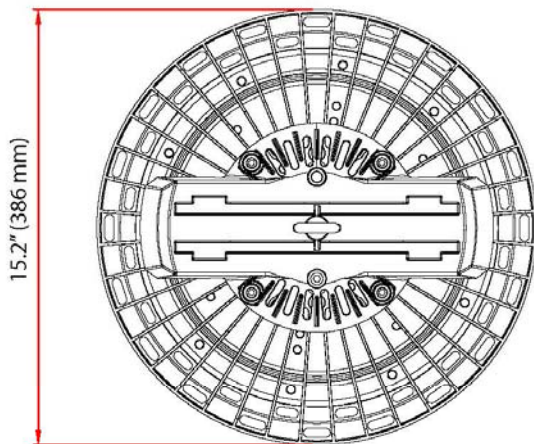

### Regular LPW (Lumens per Watt):

Fixture Model	Beam Angle	Total Lumens (5000K)	Efficacy LPW	Dimension (Diameter x Height)	Weight (lbs)
UFO-70W-G3-170LPW	90°	13,173.1 lm	188.1 lm/W	Φ 11.3" x 6.37"	5.5
	120°	13,612.5 lm	194.4 lm/W		
UFO-90W-G3-170LPW	90°	17,275.5 lm	191.9 lm/W		
	120°	17,551.1 lm	195.1 lm/W		
UFO-150W-G3-170LPW	90°	26,829.4 lm	178.8 lm/W	Φ 13.3" x 6.65"	7.7
	120°	27,853.3 lm	185.6 lm/W		
UFO-200W-G3-170LPW	90°	34,203.9 lm	171.1 lm/W	Φ 15.2" x 6.89"	9.9
	120°	35,351.3 lm	176.7 lm/W		
UFO-300W-G3-170LPW	90°	49,253.6 lm	164.1 lm/W	Φ 15.2" x 8.03"	15.2
	120°	50,905.8 lm	169.6 lm/W		

### Eco-L Option (Lower LPW)

Fixture Model	Beam Angle	Total Lumens (5000K)	Efficacy LPW	Dimension (Diameter x Height)	Weight (lbs)
UFO-70W-G3-150LPW	90°	11,625.3 lm	166.1 lm/W	Φ 11.3" x 6.37"	5.5
	120°	12,041.7 lm	172.1 lm/W		
UFO-90W-G3-150LPW	90°	15,245.8 lm	169.39 lm/W		
	120°	15,491.4 lm	172.1 lm/W		
UFO-150W-G3-150LPW	90°	23,547.0 lm	156.9 lm/W	Φ 13.3" x 6.65"	7.7
	120°	24,394.7 lm	162.6 lm/W		
UFO-200W-G3-150LPW	90°	30,185.4 lm	150.9 lm/W	Φ 15.2" x 6.89"	9.9
	120°	31,272.8 lm	156.3 lm/W		
UFO-300W-G3-150LPW	90°	44,976.3 lm	149.9 lm/W	Φ 15.2" x 8.03"	15.2
	120°	46,596.5 lm	155.3 lm/W		

**Dimensions:**

**70W & 90W**

**120W & 150W**

**200W**

**300W**

## UFO-70W-G3-50K-90°

Illuminance at a Distance			
	Center Beam fc	Beam Width	
9.7ft	58.7 fc	25.1 ft	25.8 ft
19.3ft	14.8 fc	49.9 ft	51.3 ft
29.0ft	6.57 fc	75.0 ft	77.1 ft
38.7ft	3.69 fc	100.1 ft	102.9 ft
48.3ft	2.37 fc	124.9 ft	128.4 ft
58.0ft	1.64 fc	150.0 ft	154.2 ft