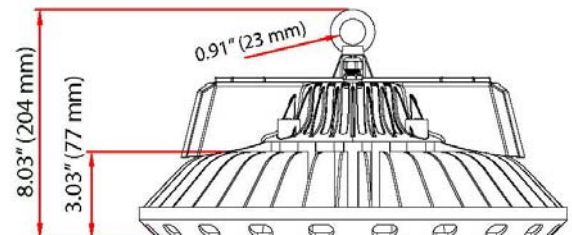

### Regular LPW (Lumens per Watt):

Fixture Model	Beam Angle	Total Lumens (5000K)	Efficacy LPW	Dimension (Diameter x Height)	Weight (lbs)
UFO-70W-G3-170LPW	90°	13,173.1 lm	188.1 lm/W	Φ 11.3" x 6.37"	5.5
	120°	13,612.5 lm	194.4 lm/W		
UFO-90W-G3-170LPW	90°	17,275.5 lm	191.9 lm/W		
	120°	17,551.1 lm	195.1 lm/W		
UFO-150W-G3-170LPW	90°	26,829.4 lm	178.8 lm/W	Φ 13.3" x 6.65"	7.7
	120°	27,853.3 lm	185.6 lm/W		
UFO-200W-G3-170LPW	90°	34,203.9 lm	171.1 lm/W	Φ 15.2" x 6.89"	9.9
	120°	35,351.3 lm	176.7 lm/W		
UFO-300W-G3-170LPW	90°	49,253.6 lm	164.1 lm/W	Φ 15.2" x 8.03"	15.2
	120°	50,905.8 lm	169.6 lm/W		

### Eco-L Option (Lower LPW)

Fixture Model	Beam Angle	Total Lumens (5000K)	Efficacy LPW	Dimension (Diameter x Height)	Weight (lbs)
UFO-70W-G3-150LPW	90°	11,625.3 lm	166.1 lm/W	Φ 11.3" x 6.37"	5.5
	120°	12,041.7 lm	172.1 lm/W		
UFO-90W-G3-150LPW	90°	15,245.8 lm	169.39 lm/W		
	120°	15,491.4 lm	172.1 lm/W		
UFO-150W-G3-150LPW	90°	23,547.0 lm	156.9 lm/W	Φ 13.3" x 6.65"	7.7
	120°	24,394.7 lm	162.6 lm/W		
UFO-200W-G3-150LPW	90°	30,185.4 lm	150.9 lm/W	Φ 15.2" x 6.89"	9.9
	120°	31,272.8 lm	156.3 lm/W		
UFO-300W-G3-150LPW	90°	44,976.3 lm	149.9 lm/W	Φ 15.2" x 8.03"	15.2
	120°	46,596.5 lm	155.3 lm/W		

**Dimensions:**

**70W & 90W**

**120W & 150W**

**200W**

**300W**