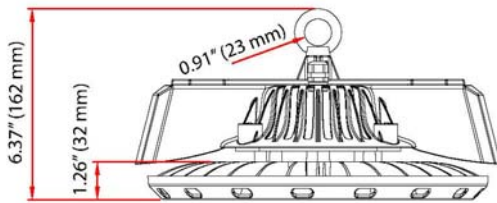

### Regular LPW (Lumens per Watt):

Fixture Model	Beam Angle	Total Lumens (5000K)	Efficacy LPW	Dimension (Diameter x Height)	Weight (lbs)
UFO-70W-G3-170LPW	90°	13,173.1 lm	188.1 lm/W	Φ 11.3" x 6.37"	5.5
	120°	13,612.5 lm	194.4 lm/W		
UFO-90W-G3-170LPW	90°	17,275.5 lm	191.9 lm/W		
	120°	17,551.1 lm	195.1 lm/W		
UFO-150W-G3-170LPW	90°	26,829.4 lm	178.8 lm/W	Φ 13.3" x 6.65"	7.7
	120°	27,853.3 lm	185.6 lm/W		
UFO-200W-G3-170LPW	90°	34,203.9 lm	171.1 lm/W	Φ 15.2" x 6.89"	9.9
	120°	35,351.3 lm	176.7 lm/W		
UFO-300W-G3-170LPW	90°	49,253.6 lm	164.1 lm/W	Φ 15.2" x 8.03"	15.2
	120°	50,905.8 lm	169.6 lm/W		

### Eco-L Option (Lower LPW)

Fixture Model	Beam Angle	Total Lumens (5000K)	Efficacy LPW	Dimension (Diameter x Height)	Weight (lbs)
UFO-70W-G3-150LPW	90°	11,625.3 lm	166.1 lm/W	Φ 11.3" x 6.37"	5.5
	120°	12,041.7 lm	172.1 lm/W		
UFO-90W-G3-150LPW	90°	15,245.8 lm	169.39 lm/W		
	120°	15,491.4 lm	172.1 lm/W		
UFO-150W-G3-150LPW	90°	23,547.0 lm	156.9 lm/W	Φ 13.3" x 6.65"	7.7
	120°	24,394.7 lm	162.6 lm/W		
UFO-200W-G3-150LPW	90°	30,185.4 lm	150.9 lm/W	Φ 15.2" x 6.89"	9.9
	120°	31,272.8 lm	156.3 lm/W		
UFO-300W-G3-150LPW	90°	44,976.3 lm	149.9 lm/W	Φ 15.2" x 8.03"	15.2
	120°	46,596.5 lm	155.3 lm/W		

**Dimensions:**

**70W & 90W**

**120W & 150W**

**200W**

**300W**