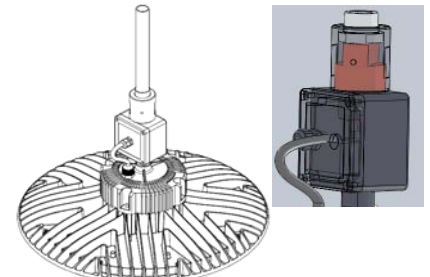

### Mounting Options:

**Hanging Ring**

**Hanging Ring with 304-Stainless Steel Hook**

**Wall Mount**

**Yoke Mount**

(Can be used for 1/2" or 3/4" NPT Pendant)

**Pendant Mount Connector**

(1/2" or 3/4" NPT)

## Specifications:

### Regular LPW (Lumens per Watt):

Fixture Model	Beam Angle	Total Lumens (5000K)	Efficacy LPW	Dimension (Diameter x Height)	Weight (lbs)
UFO-70W-G3-170LPW	90°	13,173.1 lm	188.1 lm/W	Φ 11.3" x 6.37"	5.5
	120°	13,612.5 lm	194.4 lm/W		
UFO-90W-G3-170LPW	90°	17,275.5 lm	191.9 lm/W		
	120°	17,551.1 lm	195.1 lm/W		
UFO-150W-G3-170LPW	90°	26,829.4 lm	178.8 lm/W	Φ 13.3" x 6.65"	7.7
	120°	27,853.3 lm	185.6 lm/W		
UFO-200W-G3-170LPW	90°	34,203.9 lm	171.1 lm/W	Φ 15.2" x 6.89"	9.9
	120°	35,351.3 lm	176.7 lm/W		
UFO-300W-G3-170LPW	90°	49,253.6 lm	164.1 lm/W	Φ 15.2" x 8.03"	15.2
	120°	50,905.8 lm	169.6 lm/W		

### Eco-L Option (Lower LPW)

Fixture Model	Beam Angle	Total Lumens (5000K)	Efficacy LPW	Dimension (Diameter x Height)	Weight (lbs)
UFO-70W-G3-150LPW	90°	11,625.3 lm	166.1 lm/W	Φ 11.3" x 6.37"	5.5
	120°	12,041.7 lm	172.1 lm/W		
UFO-90W-G3-150LPW	90°	15,245.8 lm	169.39 lm/W		
	120°	15,491.4 lm	172.1 lm/W		
UFO-150W-G3-150LPW	90°	23,547.0 lm	156.9 lm/W	Φ 13.3" x 6.65"	7.7
	120°	24,394.7 lm	162.6 lm/W		
UFO-200W-G3-150LPW	90°	30,185.4 lm	150.9 lm/W	Φ 15.2" x 6.89"	9.9
	120°	31,272.8 lm	156.3 lm/W		
UFO-300W-G3-150LPW	90°	44,976.3 lm	149.9 lm/W	Φ 15.2" x 8.03"	15.2
	120°	46,596.5 lm	155.3 lm/W		