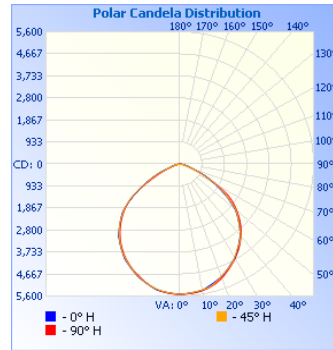

Photometrics:

UFO-70W-G3-50K-90°

Illuminance at a Distance			
	Center Beam fc	Beam Width	
9.7ft	58.7 fc	25.1 ft	25.8 ft
19.3ft	14.8 fc	49.9 ft	51.3 ft
29.0ft	6.57 fc	75.0 ft	77.1 ft
38.7ft	3.69 fc	100.1 ft	102.9 ft
48.3ft	2.37 fc	124.9 ft	128.4 ft
58.0ft	1.64 fc	150.0 ft	154.2 ft

■ Vert. Spread: 104.6°
■ Horiz. Spread: 106.1°

UFO-300W-G3-50K-90°

Illuminance at a Distance			
	Center Beam fc	Beam Width	
9.7ft	234 fc	22.7 ft	22.9 ft
19.3ft	59.2 fc	45.2 ft	45.7 ft
29.0ft	26.2 fc	67.9 ft	68.6 ft
38.7ft	14.7 fc	90.6 ft	91.6 ft
48.3ft	9.45 fc	113.1 ft	114.3 ft
58.0ft	6.55 fc	135.8 ft	137.2 ft

■ Vert. Spread: 99.0°
■ Horiz. Spread: 99.6°