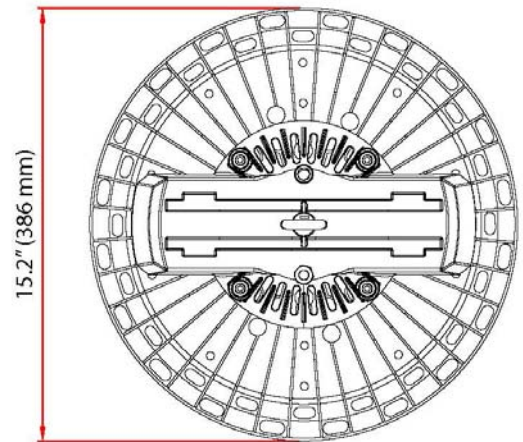

### Regular LPW (Lumens per Watt):

Fixture Model	Beam Angle	Total Lumens (5000K)	Efficacy LPW	Dimension (Diameter x Height)	Weight (lbs)
UFO-70W-G3-170LPW	90°	13,173.1 lm	188.1 lm/W	Φ 11.3" x 6.37"	5.5
	120°	13,612.5 lm	194.4 lm/W		
UFO-90W-G3-170LPW	90°	17,275.5 lm	191.9 lm/W		
	120°	17,551.1 lm	195.1 lm/W		
UFO-150W-G3-170LPW	90°	26,829.4 lm	178.8 lm/W	Φ 13.3" x 6.65"	7.7
	120°	27,853.3 lm	185.6 lm/W		
UFO-200W-G3-170LPW	90°	34,203.9 lm	171.1 lm/W	Φ 15.2" x 6.89"	9.9
	120°	35,351.3 lm	176.7 lm/W		
UFO-300W-G3-170LPW	90°	49,253.6 lm	164.1 lm/W	Φ 15.2" x 8.03"	15.2
	120°	50,905.8 lm	169.6 lm/W		

### Eco-L Option (Lower LPW)

Fixture Model	Beam Angle	Total Lumens (5000K)	Efficacy LPW	Dimension (Diameter x Height)	Weight (lbs)
UFO-70W-G3-150LPW	90°	11,625.3 lm	166.1 lm/W	Φ 11.3" x 6.37"	5.5
	120°	12,041.7 lm	172.1 lm/W		
UFO-90W-G3-150LPW	90°	15,245.8 lm	169.39 lm/W		
	120°	15,491.4 lm	172.1 lm/W		
UFO-150W-G3-150LPW	90°	23,547.0 lm	156.9 lm/W	Φ 13.3" x 6.65"	7.7
	120°	24,394.7 lm	162.6 lm/W		
UFO-200W-G3-150LPW	90°	30,185.4 lm	150.9 lm/W	Φ 15.2" x 6.89"	9.9
	120°	31,272.8 lm	156.3 lm/W		
UFO-300W-G3-150LPW	90°	44,976.3 lm	149.9 lm/W	Φ 15.2" x 8.03"	15.2
	120°	46,596.5 lm	155.3 lm/W		

**Dimensions:**

**70W & 90W**

**120W & 150W**

**200W**

**300W**

## UFO-70W-G3-50K-90°

Illuminance at a Distance			
	Center Beam fc	Beam Width	
9.7ft	58.7 fc	25.1 ft	25.8 ft
19.3ft	14.8 fc	49.9 ft	51.3 ft
29.0ft	6.57 fc	75.0 ft	77.1 ft
38.7ft	3.69 fc	100.1 ft	102.9 ft
48.3ft	2.37 fc	124.9 ft	128.4 ft
58.0ft	1.64 fc	150.0 ft	154.2 ft