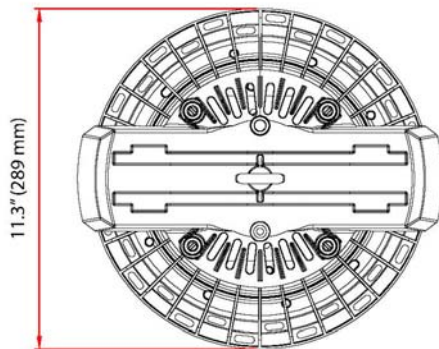

Dimensions:

70W & 90W