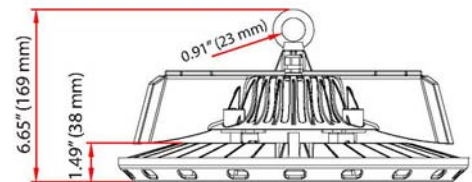

### Regular LPW (Lumens per Watt):

Fixture Model	Beam Angle	Total Lumens (5000K)	Efficacy LPW	Dimension (Diameter x Height)	Weight (lbs)
UFO-70W-G3-170LPW	90°	13,173.1 lm	188.1 lm/W	Φ 11.3" x 6.37"	5.5
	120°	13,612.5 lm	194.4 lm/W		
UFO-90W-G3-170LPW	90°	17,275.5 lm	191.9 lm/W		
	120°	17,551.1 lm	195.1 lm/W		
UFO-150W-G3-170LPW	90°	26,829.4 lm	178.8 lm/W	Φ 13.3" x 6.65"	7.7
	120°	27,853.3 lm	185.6 lm/W		
UFO-200W-G3-170LPW	90°	34,203.9 lm	171.1 lm/W	Φ 15.2" x 6.89"	9.9
	120°	35,351.3 lm	176.7 lm/W		
UFO-300W-G3-170LPW	90°	49,253.6 lm	164.1 lm/W	Φ 15.2" x 8.03"	15.2
	120°	50,905.8 lm	169.6 lm/W		

### Eco-L Option (Lower LPW)

Fixture Model	Beam Angle	Total Lumens (5000K)	Efficacy LPW	Dimension (Diameter x Height)	Weight (lbs)
UFO-70W-G3-150LPW	90°	11,625.3 lm	166.1 lm/W	Φ 11.3" x 6.37"	5.5
	120°	12,041.7 lm	172.1 lm/W		
UFO-90W-G3-150LPW	90°	15,245.8 lm	169.39 lm/W		
	120°	15,491.4 lm	172.1 lm/W		
UFO-150W-G3-150LPW	90°	23,547.0 lm	156.9 lm/W	Φ 13.3" x 6.65"	7.7
	120°	24,394.7 lm	162.6 lm/W		
UFO-200W-G3-150LPW	90°	30,185.4 lm	150.9 lm/W	Φ 15.2" x 6.89"	9.9
	120°	31,272.8 lm	156.3 lm/W		
UFO-300W-G3-150LPW	90°	44,976.3 lm	149.9 lm/W	Φ 15.2" x 8.03"	15.2
	120°	46,596.5 lm	155.3 lm/W		

**Dimensions:**

**70W & 90W**

**120W & 150W**

**200W**

**300W**