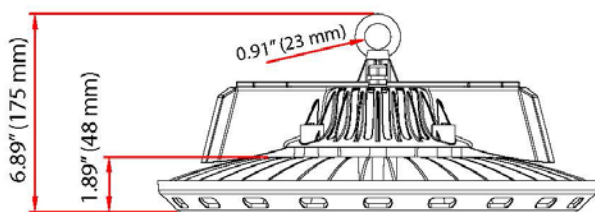

### Regular LPW (Lumens per Watt):

Fixture Model	Beam Angle	Total Lumens (5000K)	Efficacy LPW	Dimension (Diameter x Height)	Weight (lbs)
UFO-70W-G3-170LPW	90°	13,173.1 lm	188.1 lm/W	Φ 11.3" x 6.37"	5.5
	120°	13,612.5 lm	194.4 lm/W		
UFO-90W-G3-170LPW	90°	17,275.5 lm	191.9 lm/W		
	120°	17,551.1 lm	195.1 lm/W		
UFO-150W-G3-170LPW	90°	26,829.4 lm	178.8 lm/W	Φ 13.3" x 6.65"	7.7
	120°	27,853.3 lm	185.6 lm/W		
UFO-200W-G3-170LPW	90°	34,203.9 lm	171.1 lm/W	Φ 15.2" x 6.89"	9.9
	120°	35,351.3 lm	176.7 lm/W		
UFO-300W-G3-170LPW	90°	49,253.6 lm	164.1 lm/W	Φ 15.2" x 8.03"	15.2
	120°	50,905.8 lm	169.6 lm/W		

### Eco-L Option (Lower LPW)

Fixture Model	Beam Angle	Total Lumens (5000K)	Efficacy LPW	Dimension (Diameter x Height)	Weight (lbs)
UFO-70W-G3-150LPW	90°	11,625.3 lm	166.1 lm/W	Φ 11.3" x 6.37"	5.5
	120°	12,041.7 lm	172.1 lm/W		
UFO-90W-G3-150LPW	90°	15,245.8 lm	169.39 lm/W		
	120°	15,491.4 lm	172.1 lm/W		
UFO-150W-G3-150LPW	90°	23,547.0 lm	156.9 lm/W	Φ 13.3" x 6.65"	7.7
	120°	24,394.7 lm	162.6 lm/W		
UFO-200W-G3-150LPW	90°	30,185.4 lm	150.9 lm/W	Φ 15.2" x 6.89"	9.9
	120°	31,272.8 lm	156.3 lm/W		
UFO-300W-G3-150LPW	90°	44,976.3 lm	149.9 lm/W	Φ 15.2" x 8.03"	15.2
	120°	46,596.5 lm	155.3 lm/W		

**Dimensions:**

**70W & 90W**

**120W & 150W**

**200W**

**300W**