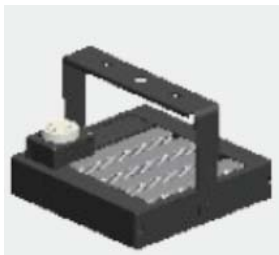

Accessories:

3-Pin Receptacle