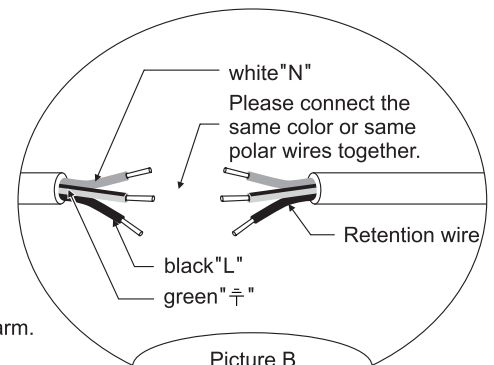

Warning: If outer flexible cable or cord of luminaire are damaged, only manufacturer, its agent or eligible people can replace them to avoid accident.

Step1: Drill 2 holes of $\varnothing 8$, depth $\geq 80mm$ on the mounted surface. (Showed in picture A)

Step2: Put 2 pcs M8*80mm expansion screws into the drilled hole.

Step3: Use spring washer and M8 nut to lock the back cover of lamp arm.

Step4: Connect lamp power wire with retention wire and make insulation and waterproof processing. Please look at picture B at the wiring place.

Step5: use Philip's head screw M6*20mm (4pcs) to fix the lamp and the back cover of lamp arm.

Picture B

Technical Parameters

Product Specification	LIBRA-W 30W	LIBRA-W 60W	LIBRA-W 90W	LIBRA-W 120W	LIBRA-W 150W	LIBRA-W 180W	LIBRA-W 210W	LIBRA-W 240W	LIBRA-W 270W	LIBRA-W 300W
Input Voltage	120V-277V~	120V-277V~	120V-277V~	120V-277V~	120V-277V~	120V-277V~	120V-277V~	120V-277V~	120V-277V~	120V-277V~
Power Supply Frequency	50/60Hz	50/60Hz	50/60Hz	50/60Hz	50/60Hz	50/60Hz	50/60Hz	50/60Hz	50/60Hz	50/60Hz
Power Factor	0.95	0.95	0.95	0.95	0.95	0.95	0.95	0.95	0.95	0.95
Working Voltage	700mA	700mA	700mA	700mA	700mA	700mA	700mA	700mA	700mA	700mA
Power Rating										
Working Condition	Working temp.ta:50°C; Working humidity:10%-95%;									
LED Modular Surface Temperature	Tc:65°C	Tc:65°C	Tc:65°C	Tc:65°C	Tc:65°C	Tc:65°C	Tc:65°C	Tc:65°C	Tc:65°C	Tc:65°C
IP Code	IP65	IP65	IP65	IP65	IP65	IP65	IP65	IP65	IP65	IP65
Protective Cover	Material	PC	PC	PC	PC	PC	PC	PC	PC	PC
	Dimension	L265xW52mm	L265xW52mm	L265xW52mm	L265xW52mm	L265xW52mm	L265xW52mm	L265xW52mm	L265xW52mm	L265xW52mm
	Thickness	2.3mm	2.3mm	2.3mm	2.3mm	2.3mm	2.3mm	2.3mm	2.3mm	2.3mm
Lamp Body Material	Aluminium Alloy	Aluminium Alloy	Aluminium Alloy	Aluminium Alloy	Aluminium Alloy	Aluminium Alloy	Aluminium Alloy	Aluminium Alloy	Aluminium Alloy	Aluminium Alloy
Net Weight										