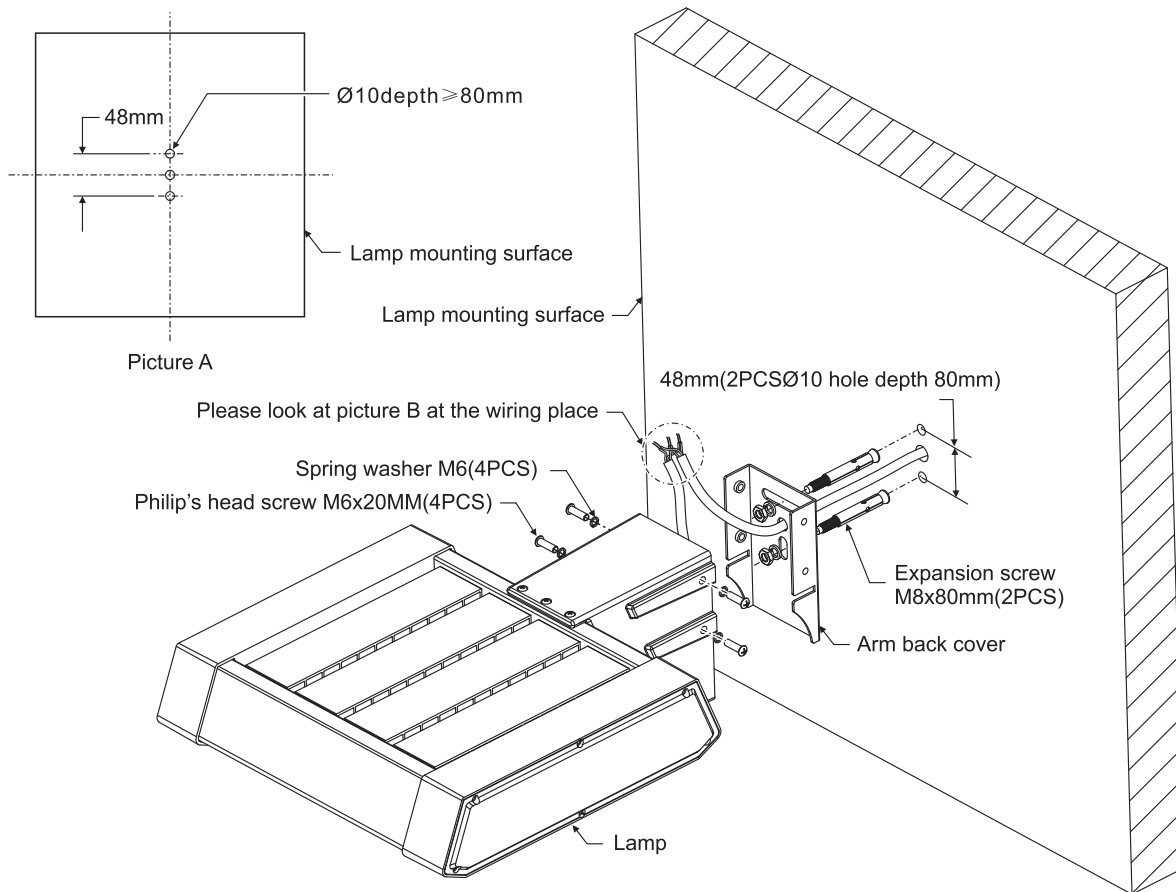

LIBRA-W INSTALLATIONS

Product Size

Note: Take Apollo parking lamp LIBRA-W 120W as an example.

Product Specification

unit: mm

Product Spec	L	W	H
LIBRA-W 30W	208	445	150
LIBRA-W 60W	240	445	150
LIBRA-W 90W	302	445	150
LIBRA-W 120W	364	445	150
LIBRA-W 150W	426	445	150
LIBRA-W 180W	488	445	150
LIBRA-W 210W	550	445	150
LIBRA-W 240W	612	445	150
LIBRA-W 270W	674	445	150
LIBRA-W 300W	736	445	150

Mounting height $\geq 8m$, the maximum projection area of undergoing wind: $L(m) \times W(m) \times 0.5$

Installation Instruction

Warning: Luminaire can not be directly installed on the surface of ordinary flammable material in any circumstance.

Warning: If outer flexible cable or cord of luminaire are damaged, only manufacturer, its agent or eligible people can replace them to avoid accident.

Step1: Drill 2 holes of $\varnothing 8$, depth $\geq 80mm$ on the mounted surface. (Showed in picture A)