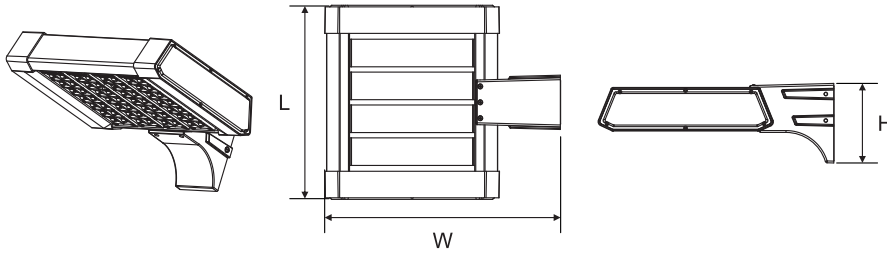

LIBRA-W INSTALLATIONS

Product Size

Note: Take Apollo parking lamp LIBRA-W 120W as an example.

Product Specification

unit: mm

Product Spec	L	W	H
LIBRA-W 30W	208	445	150
LIBRA-W 60W	240	445	150
LIBRA-W 90W	302	445	150
LIBRA-W 120W	364	445	150
LIBRA-W 150W	426	445	150
LIBRA-W 180W	488	445	150
LIBRA-W 210W	550	445	150
LIBRA-W 240W	612	445	150
LIBRA-W 270W	674	445	150
LIBRA-W 300W	736	445	150

Mounting height $\geq 8m$, the maximum projection area of undergoing wind: $L(m) \times W(m) \times 0.5$

Installation Instruction

Warning: Luminaire can not be directly installed on the surface of ordinary flammable material in any circumstance.

Warning: If outer flexible cable or cord of luminaire are damaged, only manufacturer, its agent or eligible people can replace them to avoid accident.

Step1: Drill 2 holes of $\varnothing 8$, depth $\geq 80mm$ on the mounted surface. (Showed in picture A)