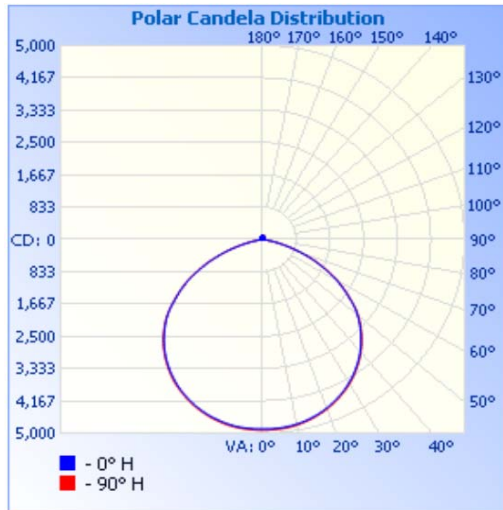

### Specifications:

Fixture Model	Total Lumens (5000K)	Efficacy (lm/w)	Dimensions (diameter x height in inches)	Weight (lbs)	Beam Angle
UFO-70W	10,500 lm	>135 lm/W	12.6" x 6.7"	8.8	120° Symmetric Circular Spread
UFO-90W	13,900 lm	>135 lm/W	12.6" x 6.7"	8.8	
UFO-120W	18,200 lm	>135 lm/W	16.9" x 6.2"	14.08	
UFO-150W	21,624 lm	>135 lm/W	16.9" x 6.2"	14.08	
UFO-200W	25,586 lm	>127 lm/W	16.9" x 6.3"	14.96	

### Mounting Options:

**Wall Mount:**

**Hanging Ring:**

**Pendant Mount:**

1/2" NPT  
or  
3/4" NPT

## Photometrics:

### UFO-90W-120deg

	Illuminance at a Distance	
	Center Beam fc	Beam Width
9.7ft	52.0 fc	29.5 ft 29.7 ft
19.3ft	13.1 fc	58.7 ft 59.0 ft
29.0ft	5.82 fc	88.2 ft 88.7 ft
38.7ft	3.27 fc	117.7 ft 118.4 ft
48.3ft	2.10 fc	146.9 ft 147.8 ft
58.0ft	1.45 fc	176.4 ft 177.5 ft