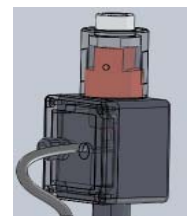

### Specifications:

Fixture Model	Total Lumens (5000K)	Efficacy (lm/w)	Dimensions (diameter x height in inches)	Weight (lbs)	Beam Angle
UFO-70W	10,500 lm	>135 lm/W	12.6" x 6.7"	8.8	120° Symmetric Circular Spread
UFO-90W	13,900 lm	>135 lm/W	12.6" x 6.7"	8.8	
UFO-120W	18,200 lm	>135 lm/W	16.9" x 6.2"	14.08	
UFO-150W	21,624 lm	>135 lm/W	16.9" x 6.2"	14.08	
UFO-200W	25,586 lm	>127 lm/W	16.9" x 6.3"	14.96	

### Mounting Options:

**Wall Mount:**

**Hanging Ring:**

**Pendant Mount:**

1/2" NPT  
or  
3/4" NPT