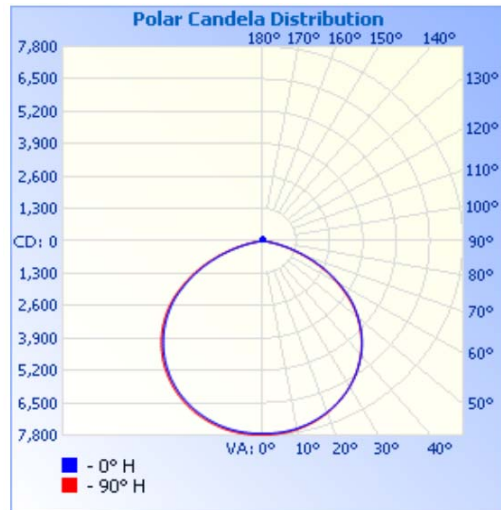

UFO-150W-120deg

	Illuminance at a Distance	
	Center Beam fc	Beam Width
9.7ft	82.2 fc	30.3 ft 30.4 ft
19.3ft	20.8 fc	60.2 ft 60.5 ft
29.0ft	9.19 fc	90.5 ft 90.9 ft
38.7ft	5.16 fc	120.8 ft 121.2 ft
48.3ft	3.31 fc	150.8 ft 151.3 ft
58.0ft	2.30 fc	181.0 ft 181.7 ft

■ Vert. Spread: 114.7°
■ Horiz. Spread: 114.9°

Ordering Guide:

UFO-150W	90-	WH	120° CL	40K	PMC 1/2"	IP67 - EMIP65

Wattage:

70W
90W
120W
150W
200W

Voltage:

90-305V
347-480V

Color:

BL: Black
WH: White

Lens:

Clear Lens
120° CL
Frosted Lens
120° FR

CCT:

30K
40K
50K
57K

Mount:

HR: Hanging Ring
WM: Wall
YM: Yoke Mount
(can be used for Pendant)
PMC 1/2: 1/2" NPT
Pendant Connector
PMC 3/4: 3/4" NPT
Pendant Connector

Optional Accessories:

DM: 0-10V Dimming IP67: IP67 rating

MS: Motion Sensor PCR:

PC Reflector

WG: Wire Guard

UL: 8W Up-Light

EMIP40: IP40 Emergency Back up Battery

EMIP65: IP65 Emergency Back up Battery

IP65CC-Length: Cord with IP65 connector
+ Length (standard is 1 ft)