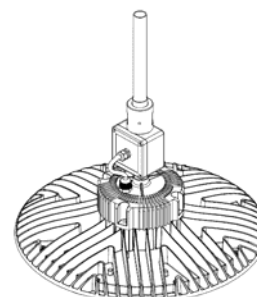

### Specifications:

Fixture Model	Total Lumens (5000K)	Efficacy (lm/w)	Dimensions (diameter x height in inches)	Weight (lbs)	Beam Angle
UFO-70W	10,500 lm	>135 lm/W	12.6" x 6.7"	8.8	120° Symmetric Circular Spread
UFO-90W	13,900 lm	>135 lm/W	12.6" x 6.7"	8.8	
UFO-120W	18,200 lm	>135 lm/W	16.9" x 6.2"	14.08	
UFO-150W	21,624 lm	>135 lm/W	16.9" x 6.2"	14.08	
UFO-200W	25,586 lm	>127 lm/W	16.9" x 6.3"	14.96	

### Mounting Options:

**Wall Mount:**

**Hanging Ring:**

**Pendant Mount:**

1/2" NPT  
or  
3/4" NPT

## Photometrics: