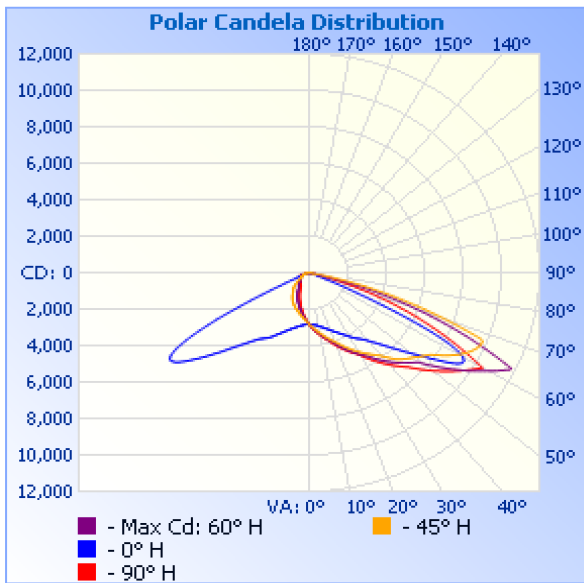

### Technical Data:

<b>Certifications</b>	<b>ETL</b>
<b>CRI</b>	<b>≥ 70</b>
<b>IP Rating</b>	<b>IP65</b>
<b>CCT</b>	<b>3000K ~ 5700K</b>
<b>Input Voltage</b>	<b>120-277V / 347-480V</b>

### Specifications:

Fixture Model	Total Lumens (50K)	LED Chips	Dimensions (inches)	Weight (lbs)	Beam Angle
IRIS-24W - SM	~3,000	3030		10.8	T2: 85° x 135° T3: 90° x 140° T4: 100° x 140° T5: 120° x 120°
IRIS-48W - SM	~6,500	3030			
IRIS-80W - SM	~10,000	3535			
IRIS-100W - SM	~12,500	5050			
IRIS-80W - LG	~10,000	3030		12.3	T2: 85° x 135° T3: 90° x 140° T4: 100° x 140° T5: 120° x 120°
IRIS-100W - LG	~12,500	3030			
IRIS-120W - LG	~15,600	3030			
IRIS-150W - LG	~19,500	3030			

### IRIS-LG-150W / T4 / 50K

	Illuminance at a Distance	
	Center Beam fc	Beam Width
8.3ft	41.0 fc	28.8 ft 9.2 ft
16.7ft	10.1 fc	57.9 ft 18.5 ft
25.0ft	4.52 fc	86.8 ft 27.6 ft
33.3ft	2.55 fc	115.6 ft 36.8 ft
41.7ft	1.63 fc	144.7 ft 46.1 ft
50.0ft	1.13 fc	173.5 ft 55.3 ft