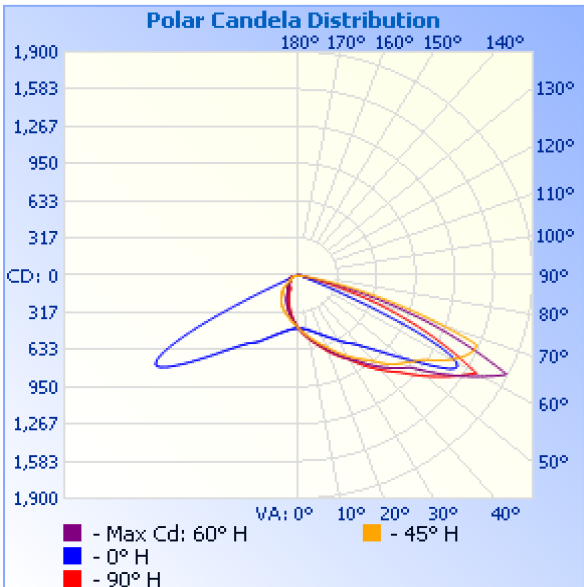

IRIS-SM-24W / T4 / 50K

	Illuminance at a Distance	
	Center Beam fc	Beam Width
8.3ft	6.55 fc	28.8 ft 9.2 ft
16.7ft	1.62 fc	57.9 ft 18.5 ft
25.0ft	0.72 fc	86.8 ft 27.6 ft
33.3ft	0.41 fc	115.6 ft 36.8 ft
41.7ft	0.26 fc	144.7 ft 46.1 ft
50.0ft	0.18 fc	173.5 ft 55.3 ft

■ Vert. Spread: 120.1°
■ Horiz. Spread: 57.9°

Ordering Guide:

IRIS-SM-100W	S100-277V	BL	50K	T3	
Wattage: IRIS-SM-24W IRIS-SM-48W IRIS-SM-80W IRIS-SM-100W IRIS-LG-80W IRIS-LG-100W IRIS-LG-120W IRIS-LG-150W	Voltage: W120-277V: Weipieng W347-480V: Weipeng S120-277V: Sosen S347-480V: Sosen M120-277V: Meanwell M347-480V: Meanwell	Color: BL: Black (RAL: 9005) BR: Bronze (RAL: 7022) WH: White MOQ 10 (RAL: 9010)	CCT: 30K 40K 50K 57K	Beam Angle: T2: 85° x 135° T3: 90° x 140° T4: 100° x 140° T5: 120° x 120°	Optional Accessories: [DM] 1-10V Dimming [HSS] House Side Shield [UP] Upward Mount [TPS] Tamper Proof Screws [BPC] Button Photocell (N/A for 24W) [MS] Microwave Motion / Daylight Sensor