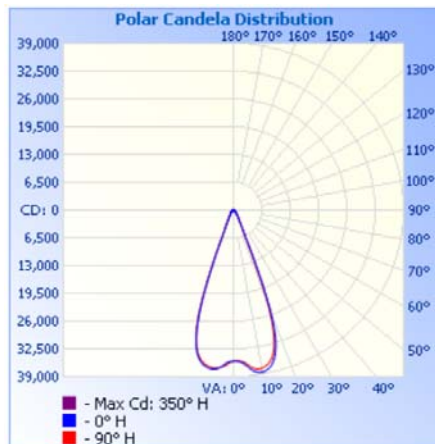

Photometrics:

GEMINI-U 150W/40x40

	Illuminance at a Distance	
	Center Beam fc	Beam Width
9.7ft	376 fc	7.1 ft 6.3 ft
19.3ft	94.9 fc	14.2 ft 12.5 ft
29.0ft	42.0 fc	21.3 ft 18.8 ft
38.7ft	23.6 fc	28.4 ft 25.0 ft
48.3ft	15.1 fc	35.5 ft 31.2 ft
58.0ft	10.5 fc	42.6 ft 37.5 ft

■ Vert. Spread: 40.3°
■ Horiz. Spread: 35.8°

Specifications:

	Fixture Model	Total Lumens (5000K)	Efficacy (lm/w)	Dimensions (inches)	Weight (lbs)	Certs	Beam Angle
120-277V	GEMINI-U-30W	4,030 lm	>134 lm/W	8.27"x12.99"x4.33"	11.1	UL	10° 25° T1M 40° T2M 60° T3M 90° T3L 120° T4S 150° 120° FR
	GEMINI-U-60W	8,052 lm	>134 lm/W	8.27"x12.99"x4.33"	11.44		
	GEMINI-U-90W	11,745 lm	>130 lm/W	10.63"x12.99"x4.33"	13.05		
	GEMINI-U-120W	14,850 lm	>124 lm/W	12.99"x12.99"x4.33"	15.79		
	GEMINI-U-150W	19,035 lm	>127 lm/W	15.35"x12.99"x4.33"	17.92		
	GEMINI-U-180W	23,220 lm	>129 lm/W	20.08"x12.99"x4.33"	22.49		
	GEMINI-U-210W	27,270 lm	>130 lm/W	22.44"x12.99"x4.33"	24.87		
	GEMINI-U-240W	30,780 lm	>128 lm/W	24.80"x12.99"x4.33"	26.85		
	GEMINI-U-270W	34,560 lm	>128 lm/W	27.17"x12.99"x4.33"	28.99		
	GEMINI-U-300W	38,205 lm	>127 lm/W	29.53"x12.99"x4.33"	31.11		

	Fixture Model	Total Lumens (5000K)	Efficacy (lm/w)	Dimensions (inches)	Weight (lbs)	Certs	Beam Angle
347-480V	GEMINI-U-80W	9,984 lm	>128 lm/W	8.27"x12.99"x4.33"	11.44	UL	10° 25° 40° T1M 60° T2M 90° T3M 120° T3L 150° T4S 120° FR
	GEMINI-U-120W	15,340 lm	>130 lm/W	10.63"x12.99"x4.33"	13.05		
	GEMINI-U-160W	20,280 lm	>130 lm/W	12.99"x12.99"x4.33"	15.79		
	GEMINI-U-200W	25,480 lm	>130 lm/W	17.72"x12.99"x4.33"	19.97		
	GEMINI-U-240W	30,420 lm	>130 lm/W	20.08"x12.99"x4.33"	22.49		
	GEMINI-U-280W	35,620 lm	>130 lm/W	22.44"x12.99"x4.33"	24.87		
	GEMINI-U-320W	40,300 lm	>130 lm/W	24.80"x12.99"x4.33"	26.85		