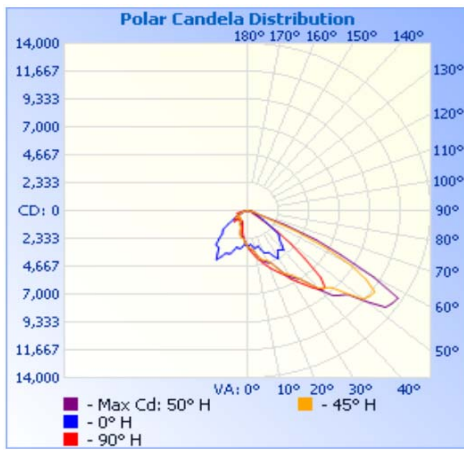

Product Description:

The Electra Series provides exceptional lumens with an efficacy of up to 113 lumens per watt. This fixture has a life span of over 100,000 calculated hours at L70 standards. The luminaire can be mounted in a variety of ways and also is available in multiple colors. This luminaire is easy to install and can withstand adverse weather conditions.

Technical Data:

Certifications	ETL
CRI	≥ 70
IP Rating	IP65
CCT	3000K ~ 5000K
Input Voltage	100-277V / 480V (80W-500W)

24W ~ 48W

80W ~ 150W

200W ~ 300W

400W ~ 600W

Specifications:

Fixture Model	Total Lumens (5000K)	Efficacy (lm/w)	Dimensions (inches)	Weight (lbs)	EPA (ft ²)	Beam Angle
ELECTRA-25W	3,000 lm	120 lm/W	10.83 x 14.33 x 6.93	9.92	1.07	TYPE 2 (85° x 135°) TYPE 3 (90° x 120°) (90° x 140°) TYPE 4 (100° x 140°) TYPE 5 (120° x 120°) (90° x 90°)
ELECTRA-48W	6,500 lm	130 lm/W	10.83 x 14.33 x 6.93	9.92	1.07	
ELECTRA-80W	10,400 lm	130 lm/W	13.5 x 17.05 x 6.93	15	1.59	
ELECTRA-100W	13,000 lm	130 lm/W	13.5 x 17.05 x 6.93	15	1.59	
ELECTRA-150W	19,500 lm	130 lm/W	13.5 x 17.05 x 6.93	15	1.59	
ELECTRA-200W	26,000 lm	130 lm/W	29.3 x 13.5 x 5.67	26	2.69	
ELECTRA-300W	39,000 lm	130 lm/W	29.3 x 13.5 x 5.67	26	2.69	
ELECTRA-400W	52,000 lm	130 lm/W	30.9 x 13.5 x 4.4	39.68	1.79	
ELECTRA-500W	61,000 lm	122 lm/W	30.9 x 13.5 x 4.4	39.68	1.79	
ELECTRA-600W	78,000 lm	130 lm/W	30.9 x 13.5 x 4.4	39.68	1.79	

Photometrics:

ELECTRA-150W

	Center Beam fc	Beam Width	
9.7ft	31.9 fc	22.9 ft	4.8 ft
19.3ft	8.05 fc	45.6 ft	9.6 ft
29.0ft	3.57 fc	68.5 ft	14.5 ft
38.7ft	2.00 fc	91.5 ft	19.3 ft
48.3ft	1.29 fc	114.2 ft	24.1 ft
58.0ft	0.89 fc	137.1 ft	28.9 ft

■ Vert. Spread: 99.5°
■ Horiz. Spread: 28.0°

Ordering Guide:

Wattage:

- 24W
- 48W
- 80W
- 100W
- 150W
- 200W
- 300W
- 400W
- 500W
- 600W

Voltage:

- S100-277V:** Sosen
- M100-277V:** Meanwell
- M347-480V:** Meanwell (N/A for 24W/48W)