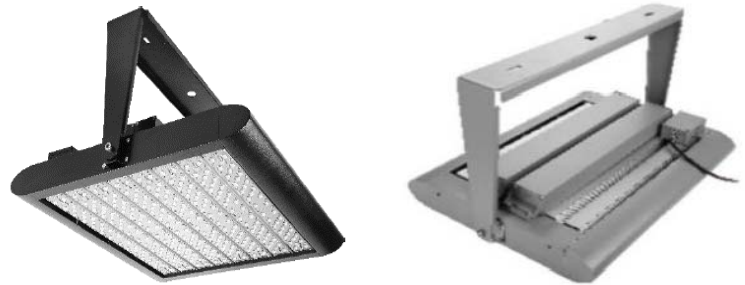

### Product Description:

The CASTRO Series series is available from 450W-900W and can be applied as a highbay, highmast, or flood. This luminaire has a calculated life span of over 100,000 hours and is available in a variety of beam spreads. This luminaire also an optional dimming accessory and is available in 120-277V or 347-480V and comes with 10kV surge protector standard.

### Features:

- **Application:** LED Highbay / High Mast / Flood
- **Mounting:** Slipfitter/Yoke
- **Warranty:** 5 Years
- **Long Life:** 100,000+ calculated hours
- **LED Source:** Philips Lumileds / Cree / NICHIA 3535
- **Operating Temperature:** -40°F ~+ 122°F

### Specifications:

Fixture Model	Total Lumens	Efficacy (lm/w)	Weight (lbs)	EPA (Sq.Ft.)	Mountings	Dimensions (inches)
CASTRO-450W	50,133 lm	>110 lm/W	43.3	0.678	Slipfitter	31.1 x 25 x 3.3
					Yoke	19.8 x 26.8 x 4.9
CASTRO-600W	66,268 lm	>109 lm/W	51.2	0.743	Slipfitter	34.9 x 25 x 3.3
					Yoke	24.5 x 26.8 x 4.9
CASTRO-750W	82,736 lm	>109 lm/W	60.5	0.85	Slipfitter	41.9 x 25 x 3.3
					Yoke	29.2 x 26.8 x 4.9
CASTRO-900W	100,987 lm	>111 lm/W	67.7	0.926	Slipfitter	46.7 x 25 x 3.3
					Yoke	33.9 x 26.8 x 4.9