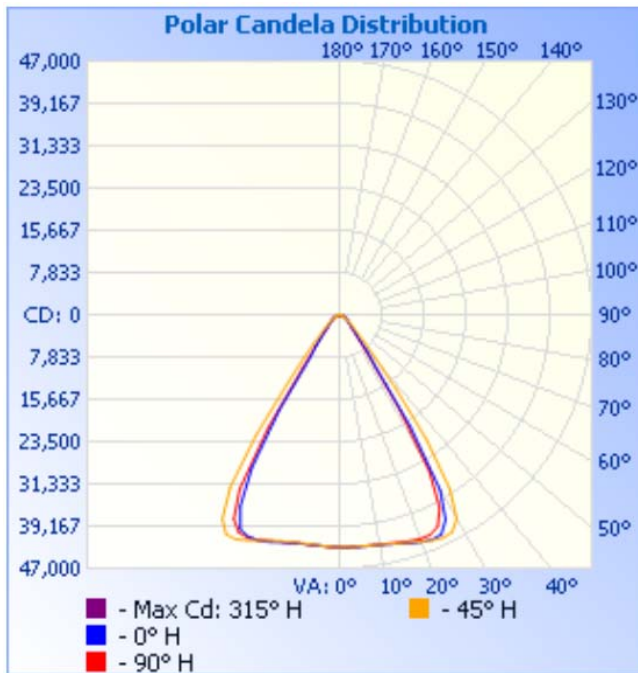

### Technical Data:

<b>Certifications</b>	<b>UL</b>
<b>CRI</b>	<b>≥ 70</b>
<b>IP Rating</b>	<b>IP65 (w/slipfitter) IP67 (w/ Yoke)</b>
<b>CCT</b>	<b>3000K ~ 5700K</b>
<b>Input Voltage</b>	<b>120-277V / 220-240V / 347-480V</b>

### Specifications:

Fixture Model	Total Lumens	Efficacy (lm/w)	Weight (lbs)	EPA (Sq.Ft.)	Mountings	Dimensions (inches)
CASTRO-450W	50,133 lm	>110 lm/W	43.3	0.678	Slipfitter	31.1 x 25 x 3.3
					Yoke	19.8 x 26.8 x 4.9
CASTRO-600W	66,268 lm	>109 lm/W	51.2	0.743	Slipfitter	34.9 x 25 x 3.3
					Yoke	24.5 x 26.8 x 4.9
CASTRO-750W	82,736 lm	>109 lm/W	60.5	0.85	Slipfitter	41.9 x 25 x 3.3
					Yoke	29.2 x 26.8 x 4.9
CASTRO-900W	100,987 lm	>111 lm/W	67.7	0.926	Slipfitter	46.7 x 25 x 3.3
					Yoke	33.9 x 26.8 x 4.9

## Photometrics:

### CASTRO-450W-60Deg

	Illuminance at a Distance	
	Center Beam fc	Beam Width
9.7ft	<b>458 fc</b>	<b>11.5 ft 10.9 ft</b>
19.3ft	<b>116 fc</b>	<b>22.8 ft 21.7 ft</b>
29.0ft	<b>51.2 fc</b>	<b>34.3 ft 32.6 ft</b>
38.7ft	<b>28.8 fc</b>	<b>45.8 ft 43.5 ft</b>
48.3ft	<b>18.5 fc</b>	<b>57.2 ft 54.3 ft</b>
58.0ft	<b>12.8 fc</b>	<b>68.7 ft 65.2 ft</b>